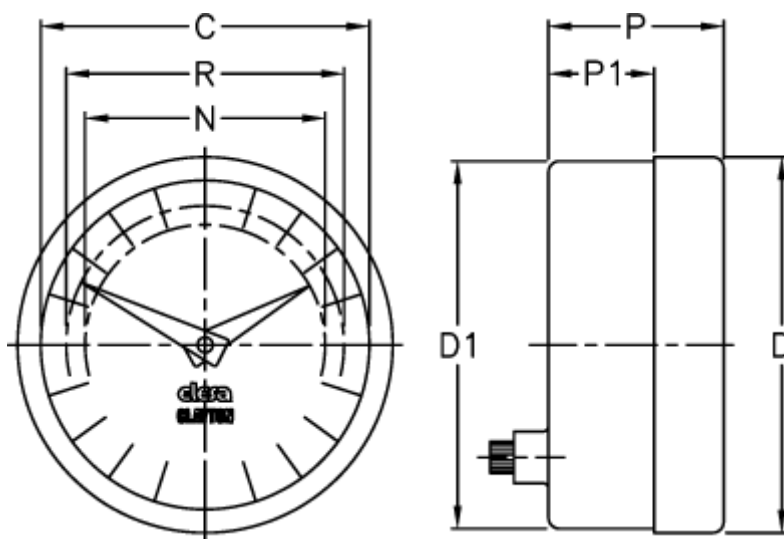

Article number: 2307074021

Description: E+G Positive drive indicator
PA11-0010-D

Measures

C = 42
D = 49.8
d1 = 48.2
N = 30
P = 30
P1 = 23
R = 37